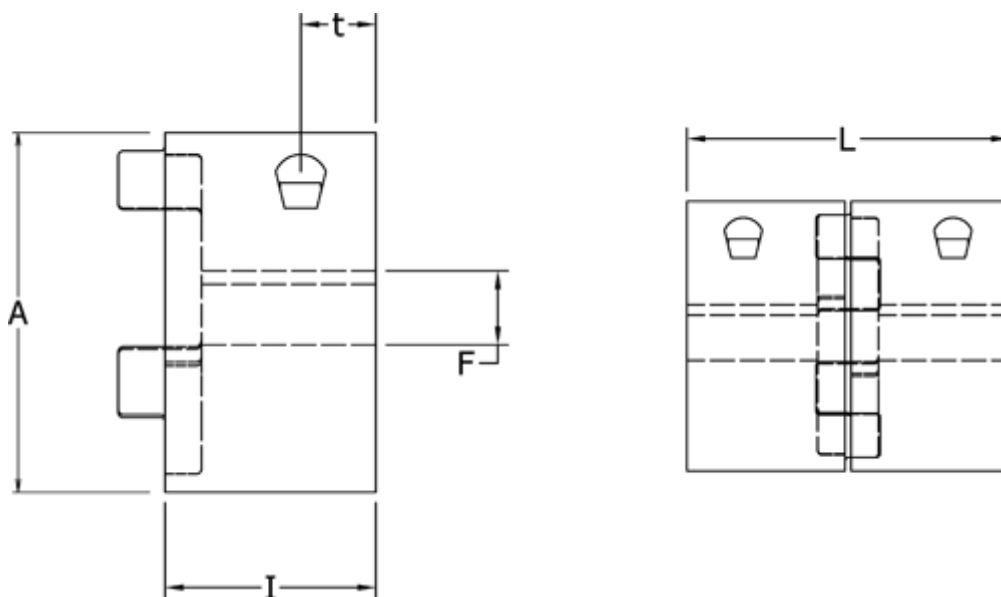

Data Sheet

Article number: 3335014M008

Description: Clamping Hub Klonex ES14
ALU Aluminium, Bore 8H7 mm

Measures

A = 30

F = 8

I = 11

L = 35